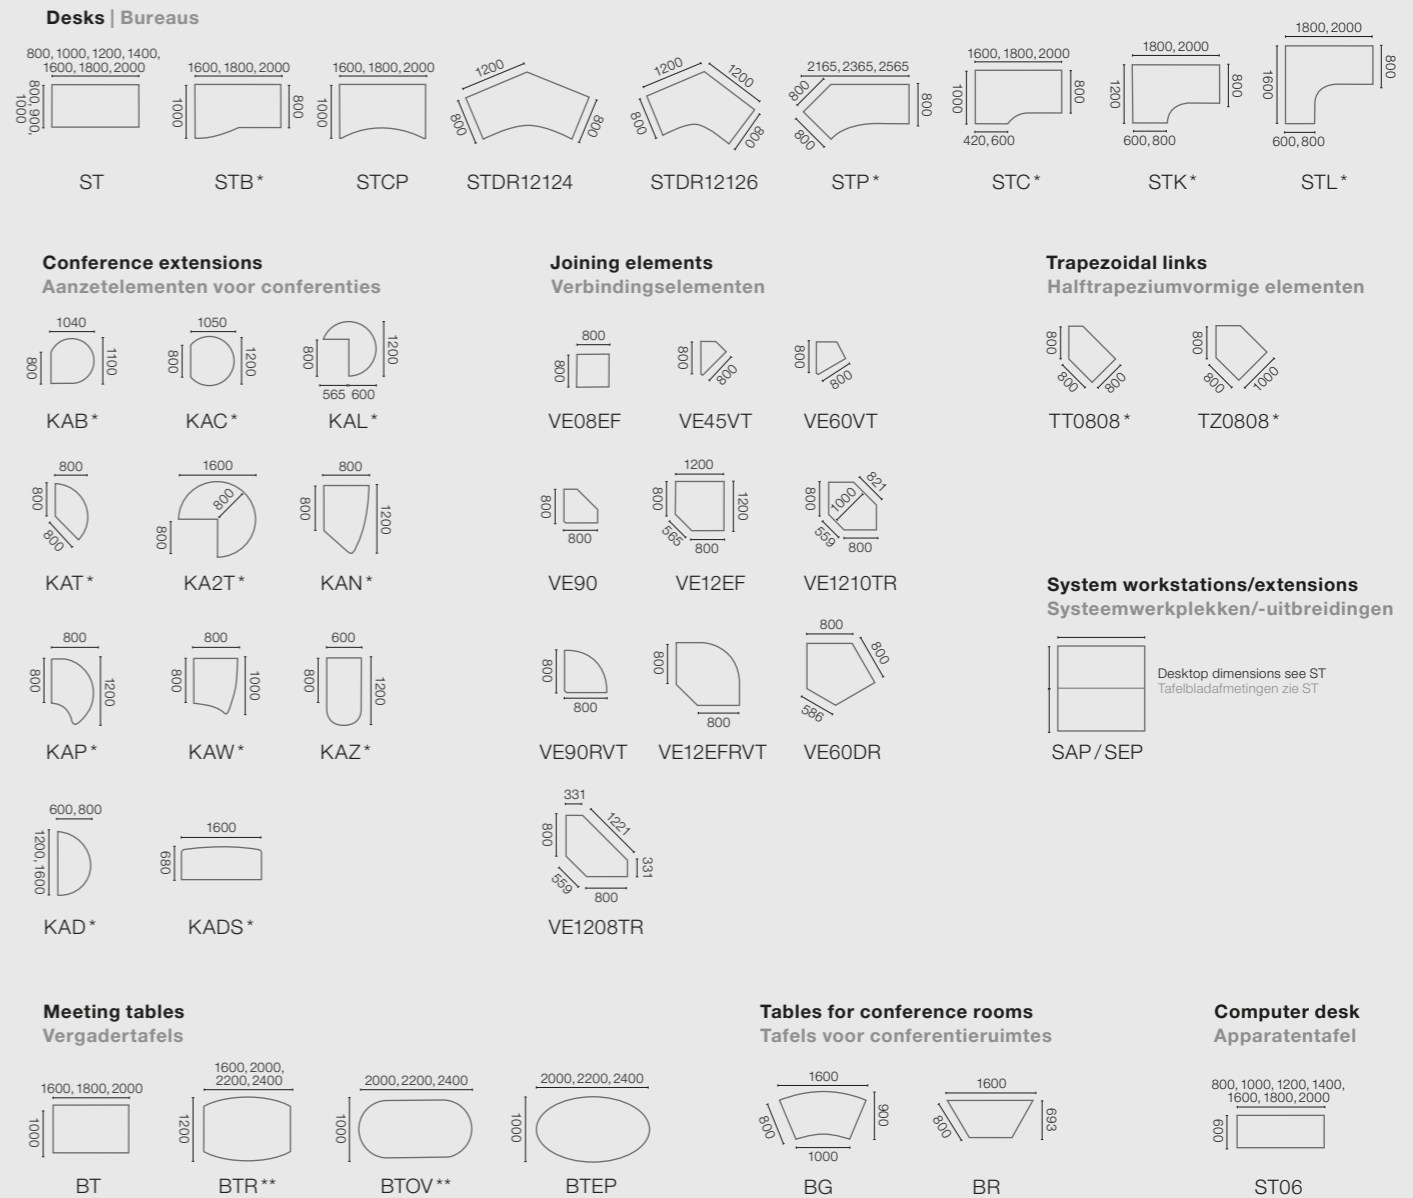

Our planning software **PlanASS** offers numerous possibilities for making optimum use of the space available. The software-CD is available on request!

Onze planningssoftware **PlanASS** biedt u veel mogelijkheden om uw ruimte optimaal in te richten. Vraag gewoon de software-bij ons aan!

* available as left or right-hand versions
* in links- of rechtsuitvoering leverbaar

** Also available with middle division
** model ook in het midden gedeeld leverbaar