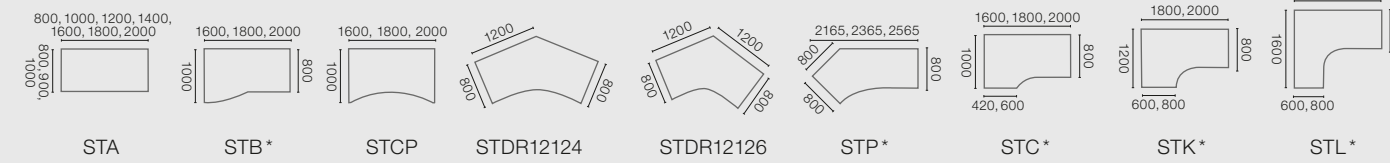

Desks | Bureaus