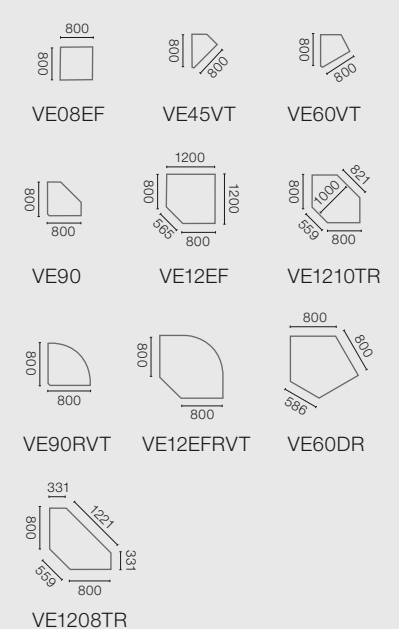

Round | Rond
 Height adjustment via adjusting screw: 650–850 mm
 Hoogteverstelling via stelschroef: 650–850 mm

Square | Vierkant
 Height adjustment via adjusting screw: 650–850 mm
 Hoogteverstelling via stelschroef: 650–850 mm

Stand-up / sit-down workplaces
 Electric height adjustment: 650–1250 mm
 for STA, STB, STCP desk models
Sta- / zitwerkplekken
 Elektrische hoogteverstelling: 650–1250 mm
 voor bureaumodellen STA, STB, STCP

Desks | Bureaus

Conference extensions

Aanzetelementen voor conferenties

Joining elements

Verbindingselementen

Trapezoidal links

Halftrapeziumvormige elementen

* available as left or right-hand versions
 * in links- of rechtsuitvoering leverbaar