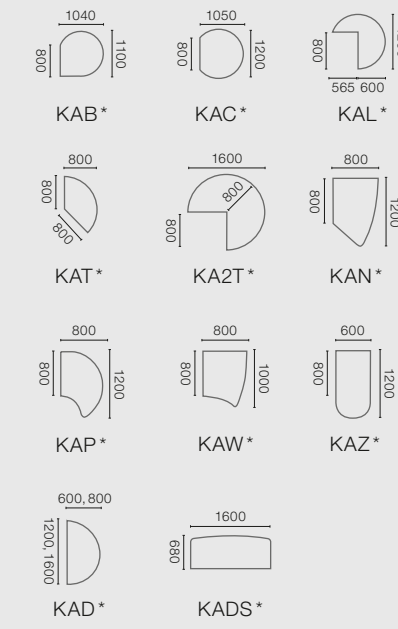

Round | Rond
 Height adjustment via adjusting screw: 650–850 mm
 Hoogteverstelling via stelschroef: 650–850 mm

Square | Vierkant
 Height adjustment via adjusting screw: 650–850 mm
 Hoogteverstelling via stelschroef: 650–850 mm

Stand-up / sit-down workplaces
 Electric height adjustment: 650–1250 mm
 for STA, STB, STCP desk models
Sta- / zitwerkplekken
 Elektrische hoogteverstelling: 650–1250 mm
 voor bureaumodellen STA, STB, STCP

Desks | Bureaus

Conference extensions

Aanzetelementen voor conferenties

Joining elements

Verbindingselementen

Trapezoidal links

Halftrapeziumvormige elementen

* available as left or right-hand versions
 * in links- of rechtsuitvoering leverbaar