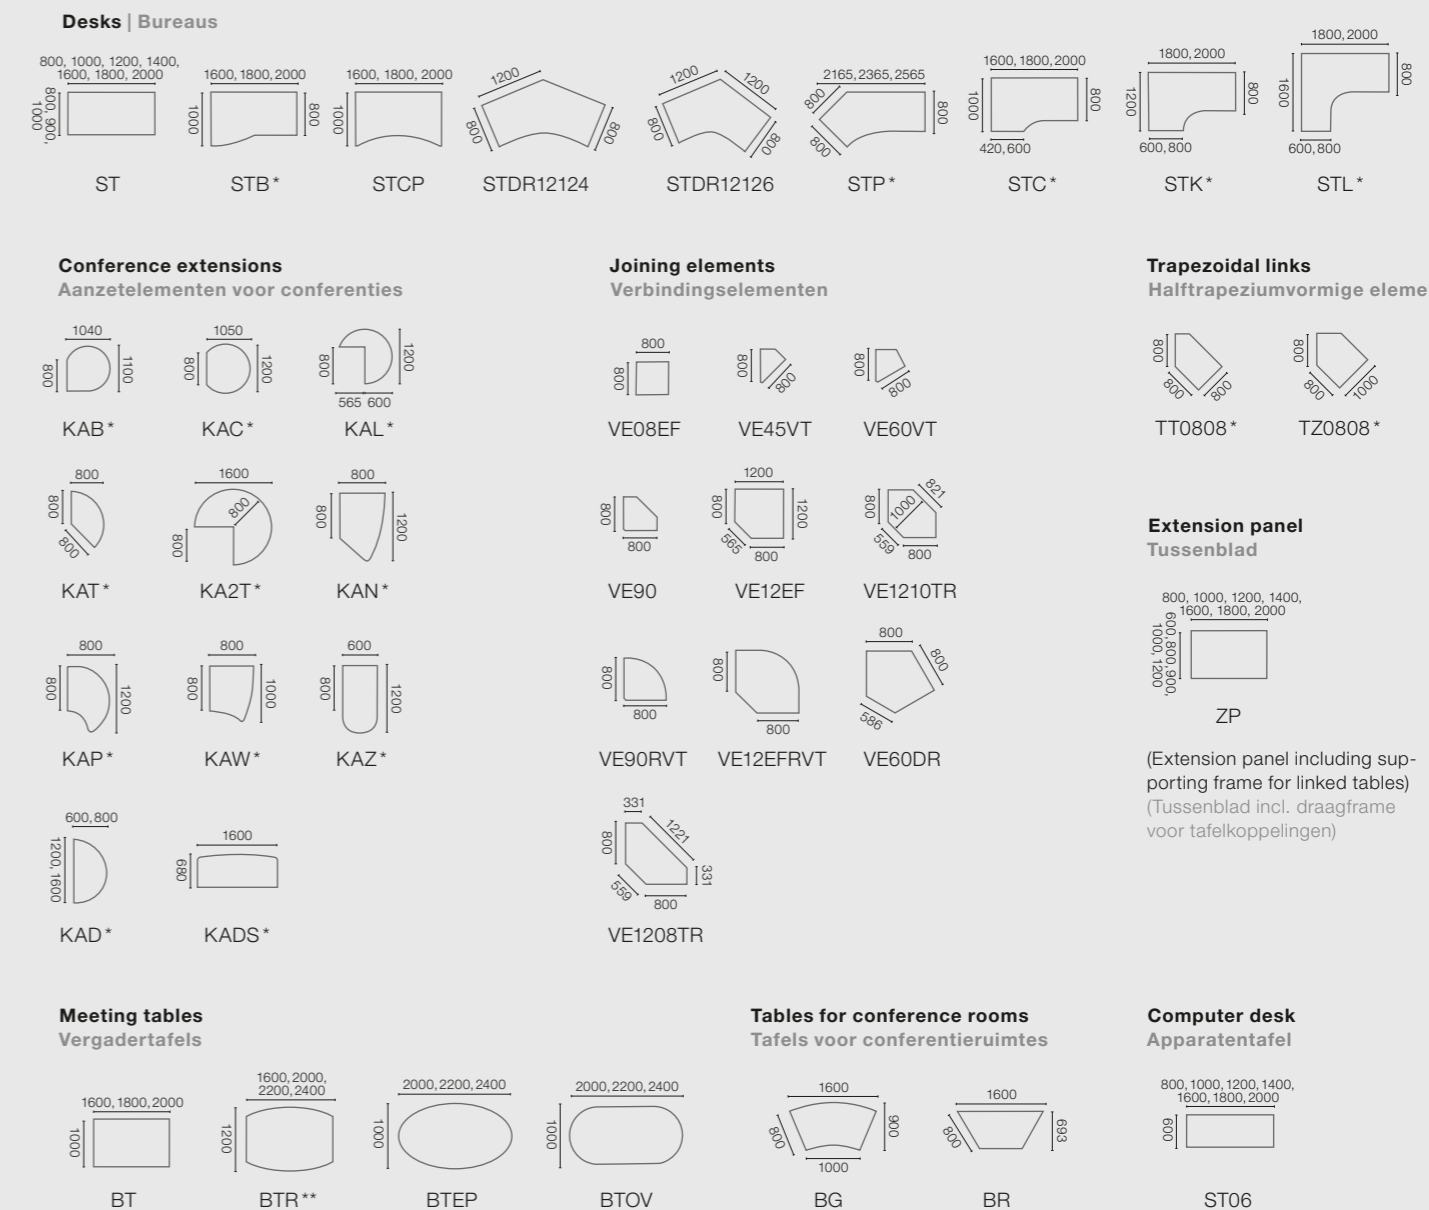

Accessories and optional extras.
Accessoires voor functionele uitbreidingsopties.

System overview.
Systemoverzicht.

Antaro

All values in mm
 alle gegevens in mm

Our planning software **PlanASS** offers numerous possibilities for making optimum use of the space available. The software-CD is available on request!